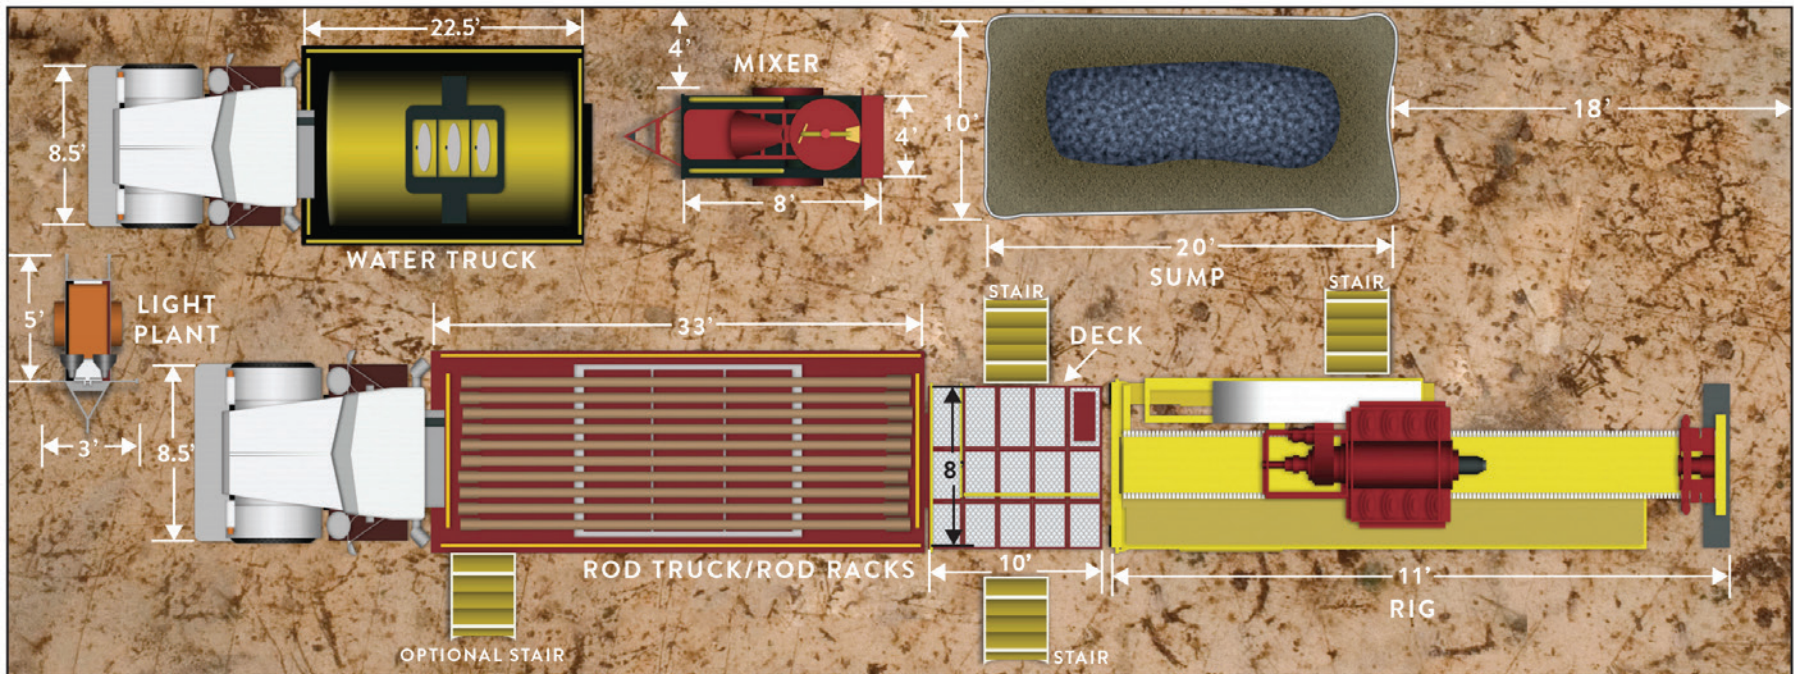

NATIONAL

SITE PLAN

ATLAS-COPCO CS-14C CRAWLER MOUNTED

80'

30'

IDEAL SITE PLAN, NOT TO SCALE