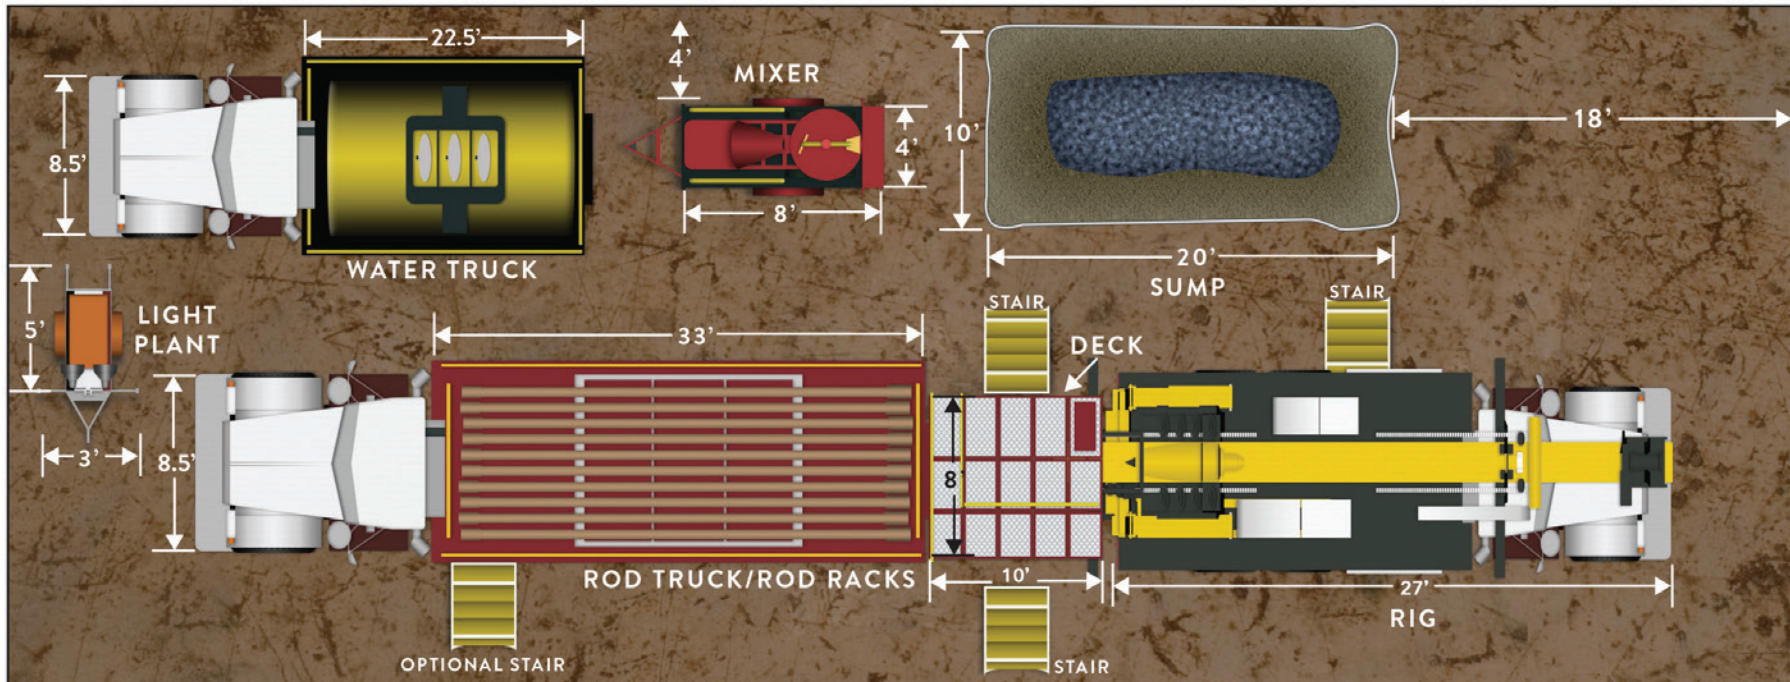

NATIONAL

SITE PLAN

ATLAS-COPCO CT-14

80'

30'

IDEAL SITE PLAN, NOT TO SCALE