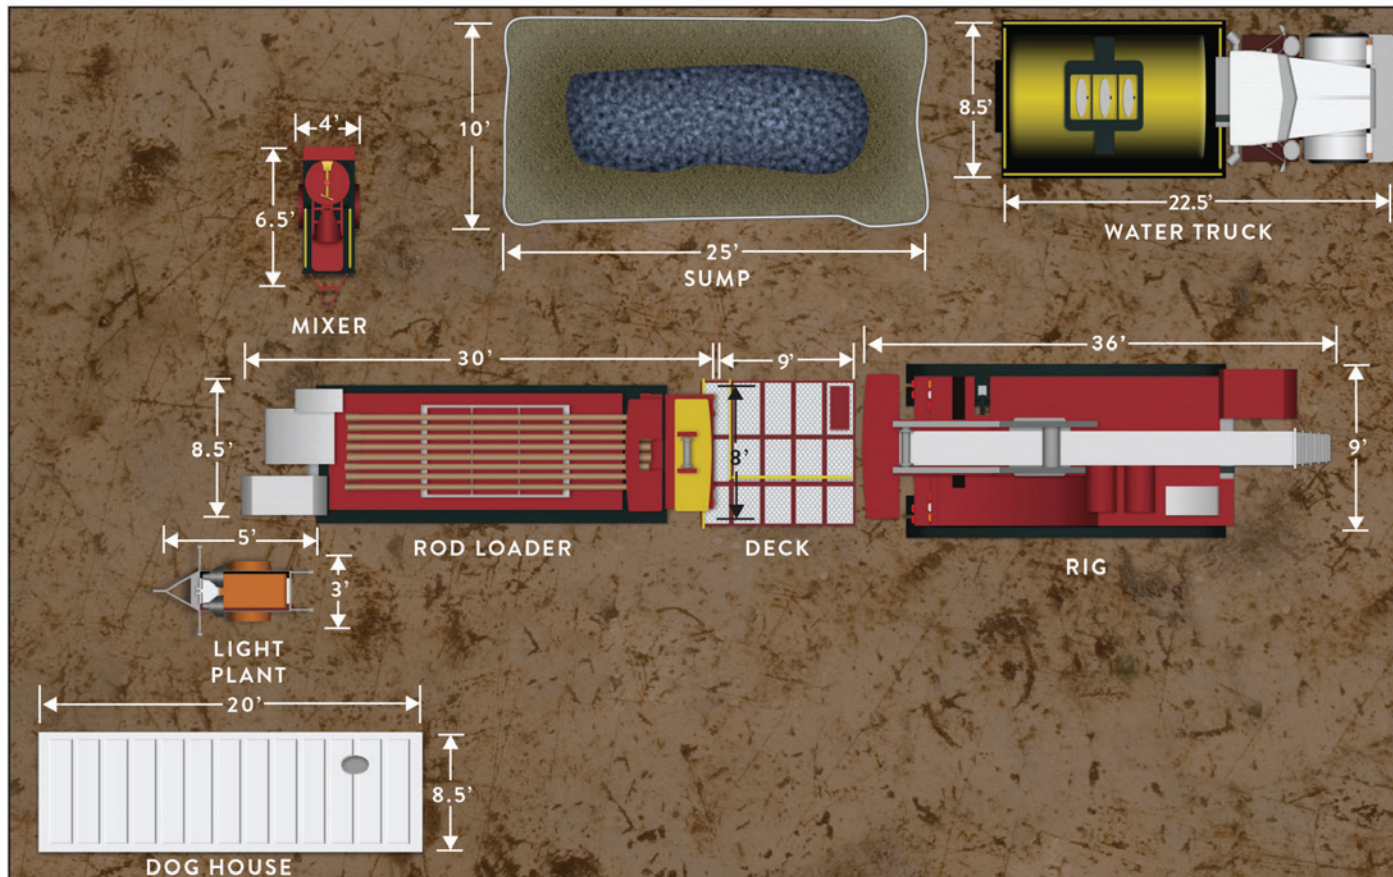

NATIONAL

SITE PLAN

EDM 70K CRAWLER MOUNTED

80'

50'

IDEAL SITE PLAN, NOT TO SCALE