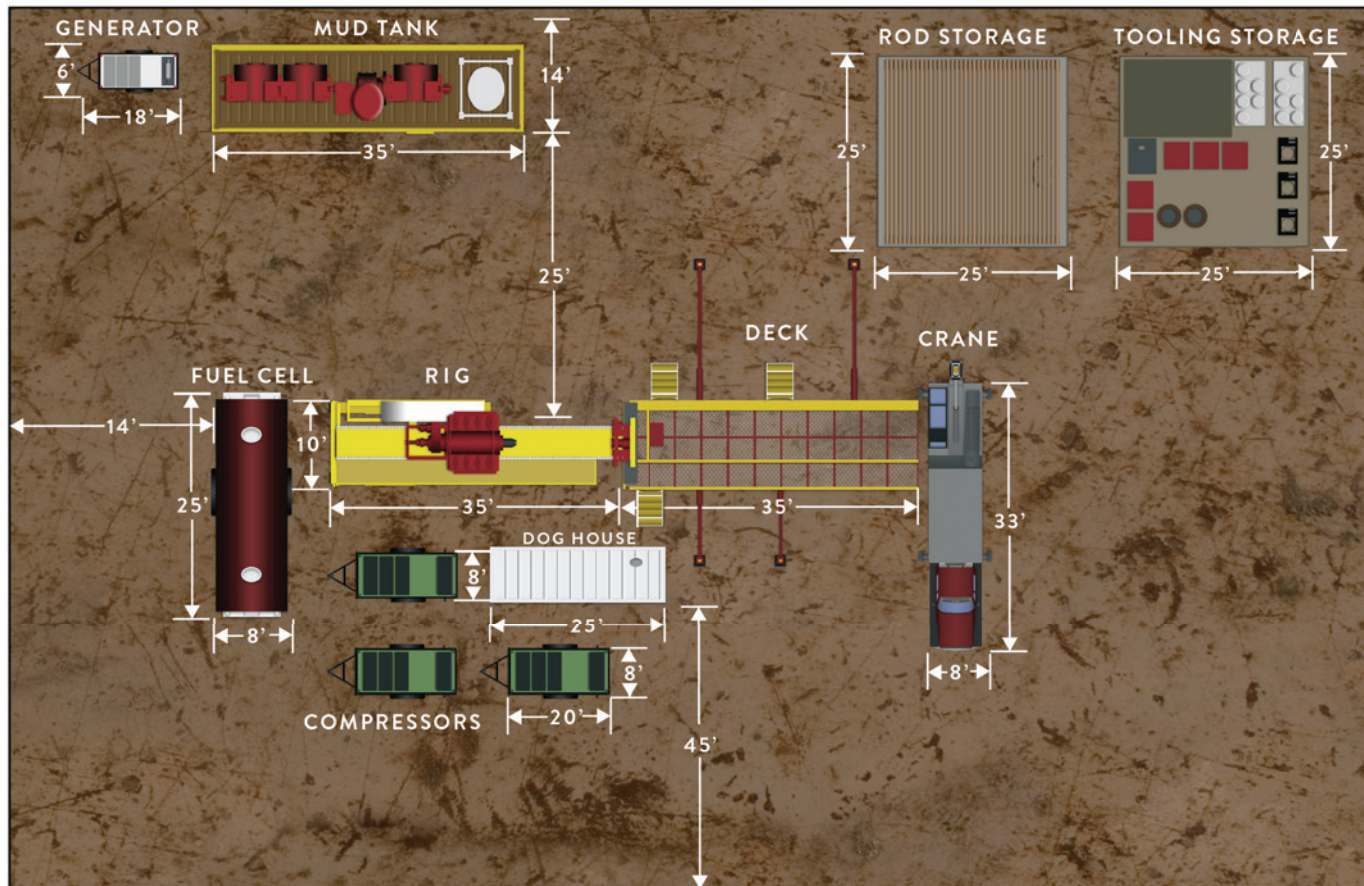

## SITE PLAN

SCHRAMM T130/T200

160'

120'

IDEAL SITE PLAN, NOT TO SCALE

NATIONALEWP.COM